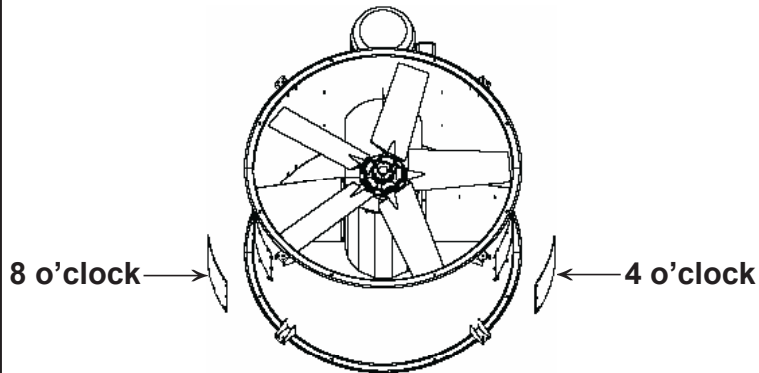

Inspection Door Location Options