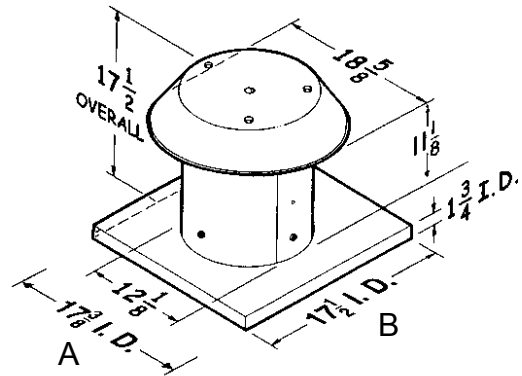

Model 612CM

- For curb mount installation
- Aluminum - natural finish
- Built-in birdscreen
- For up to 12" round duct

Project: _____	Submitted: _____
Customer: _____	Approved: _____
Location: _____