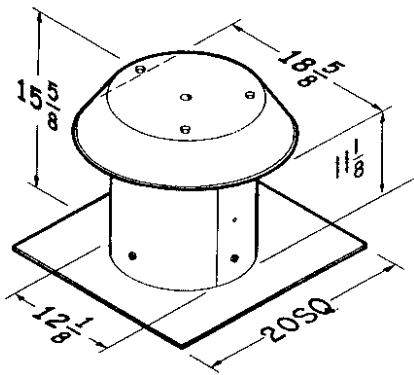

Model 612

- For flat roof installation
- Aluminum - natural finish
- Built-in birdscreen
- For up to 12" round duct