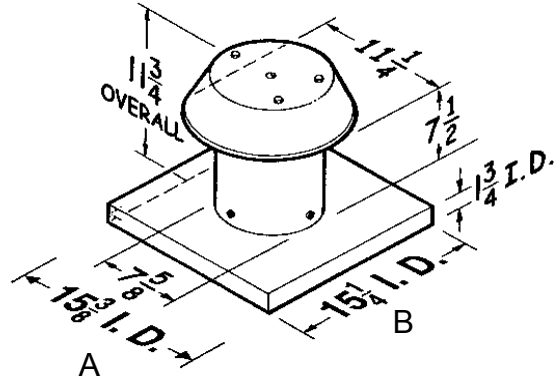

P: 866.733.0233
www.solerpalaucanada.com

CEILING AND IN-LINE VENTILATOR ACCESSORIES

ROOF CAPS FOR FF/FFC UNITS

Model 611

- For flat roof installation
- Aluminum - natural finish
- Built-in birdscreen
- For up to 8" round duct