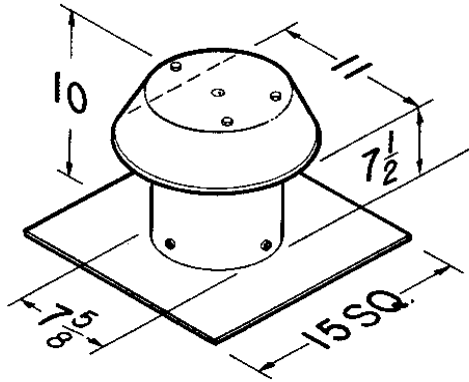

P: 866.733.0233
www.solerpalaucanada.com

CEILING AND IN-LINE VENTILATOR ACCESSORIES

ROOF CAPS FOR FF/FFC UNITS

Model 611

- For flat roof installation
- Aluminum - natural finish
- Built-in birdscreen
- For up to 8" round duct