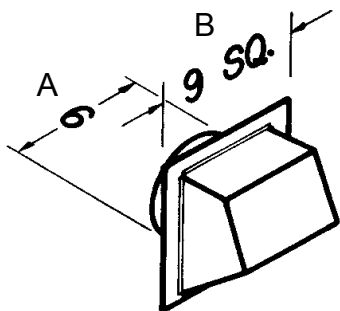

- Model 613**
- High Capacity
 - Built-in backdraft damper & birdscreen
 - Aluminum natural finish
 - For 12" round duct

- Model 641**
- Aluminum natural finish
 - Built-in backdraft damper & birdscreen
 - For 6" round duct