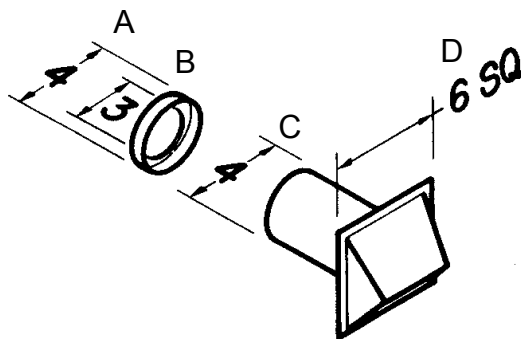

1. **Model 642**
2. Aluminum natural finish
   - Built-in backdraft damper
   - For 3" or 4" round duct (4" to 3" transition included)