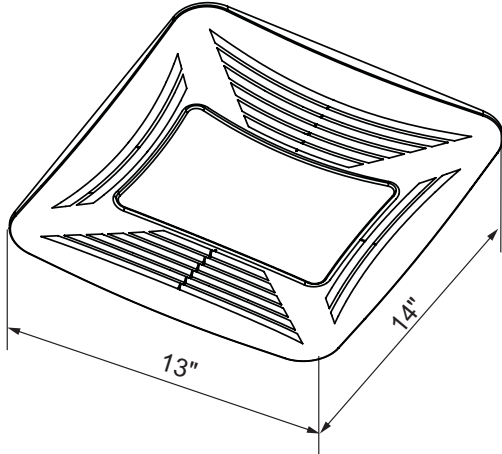

PCLEDK Premium CHOICE LED Lighted Grille Kit

Dimensions (inches)

Features

- 11 watt LED array (4100K/1100 lumens)
- 2 watt LED night light setting (200 lumens)
- Simple plug-in receptacle in fan housing
- Can be installed with new or pre-installed fan