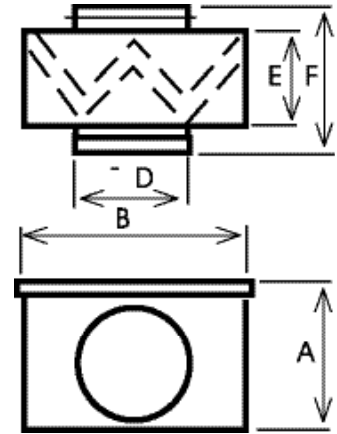

MFL - Filtration Box

In-line heavy-duty cabinet filters of type EU3 grade filtration are designed for direct connection with standard circular ducting.

P: 866.733.0233
www.solerpalaucanada.com

Dimensions inches/mm

Type	A	B	D	E	F
MFL-100	7 7/8 200	7 7/8 200	3 15/16 100	6 1/16 154	7 11/16 196
MFL-125	7 7/8 200	7 7/8 200	4 15/16 125	6 1/16 154	7 11/16 196
MFL-150	8 11/16 220	8 11/16 220	6 5/16 160	6 1/16 154	7 11/16 196
MFL-200	9 9/16 243	9 5/8 244	7 7/8 200	6 1/16 154	7 15/16 202
MFL-250	11 9/16 293	11 7/8 294	9 13/16 250	6 1/16 154	8 1/8 206
MFL-315	13 7/16 342	13 1/2 343	12 3/8 315	6 1/16 154	8 1/8 206