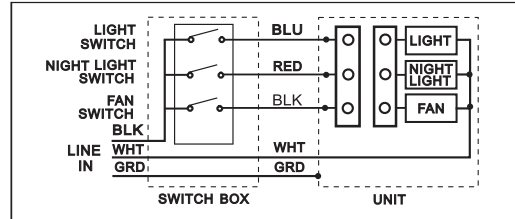

CONNECT WIRING DIAGRAM

For fan with humidity sensor

For fan with speed controller

For fan with motion and LED night light

For fan with light and night light

For fan with light, night light and humidity sensor