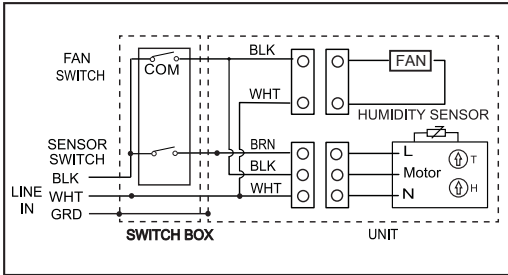

CONNECT WIRING DIAGRAM

For fan with humidity sensor

For fan with speed controller

For fan with motion and LED night light

For fan with light and night light

For fan with light, night light and humidity sensor

For fan with light, night light and speed controller