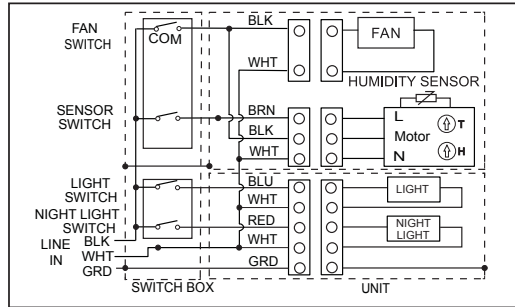

CONNECT WIRING DIAGRAM

For fan with humidity sensor

For fan with speed controller

For fan with motion and LED night light

For fan with light and night light

For fan with light, night light and humidity sensor

For fan with light, night light and speed controller