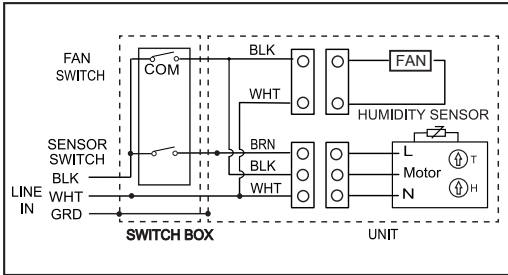

CONNECT WIRING DIAGRAM

For fan with humidity sensor

For fan with light and night light

For fan with speed controller

For fan with light, night light and humidity sensor

For fan with motion and LED night light

For fan with light, night light and speed controller