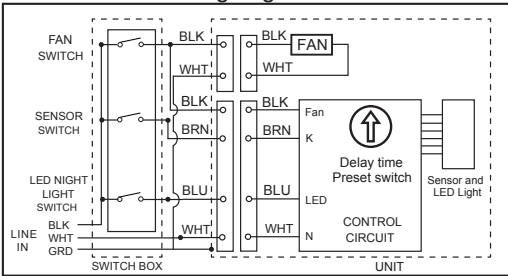

CONNECT WIRING DIAGRAM

For fan with humidity sensor

For fan with light and night light

For fan with speed controller

For fan with light, night light and humidity sensor

For fan with motion and LED night light

For fan with light, night light and speed controller