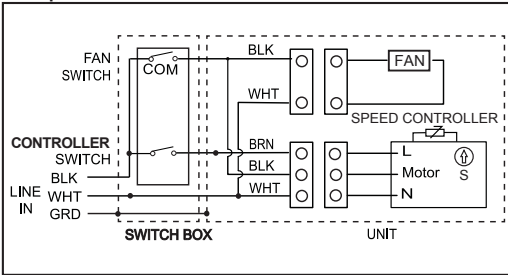

CONNECT WIRING DIAGRAM

For fan with humidity sensor

For fan with light and night light

For fan with speed controller

For fan with light, night light and humidity sensor

For fan with motion and LED night light

For fan with light, night light and speed controller