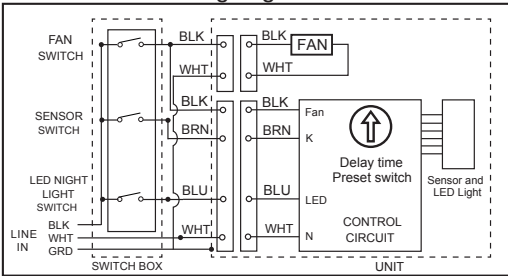

CONNECT WIRING DIAGRAM

For fan with humidity sensor

For fan with speed controller

For fan with motion and LED night light

For fan with light and night light

For fan with light, night light and humidity sensor

For fan with light, night light and speed controller