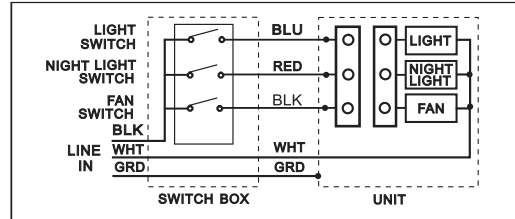

CONNECT WIRING DIAGRAM

For fan with humidity sensor

For fan with light and night light

For fan with speed controller

For fan with light, night light and humidity sensor

For fan with motion and LED night light