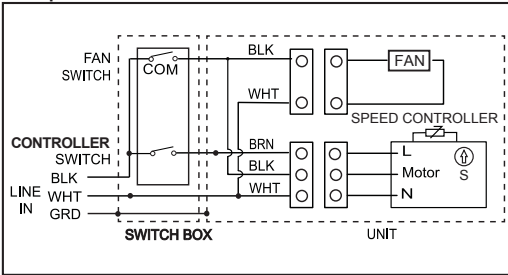

CONNECT WIRING DIAGRAM

For fan with humidity sensor

For fan with speed controller

For fan with motion and LED night light

For fan with light and night light

For fan with light, night light and humidity sensor

For fan with light, night light and speed controller