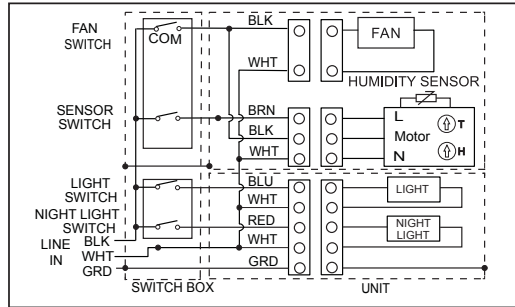

CONNECT WIRING DIAGRAM

For fan with humidity sensor

For fan with light and night light

For fan with speed controller

For fan with light, night light and humidity sensor

For fan with motion and LED night light

For fan with light, night light and speed controller