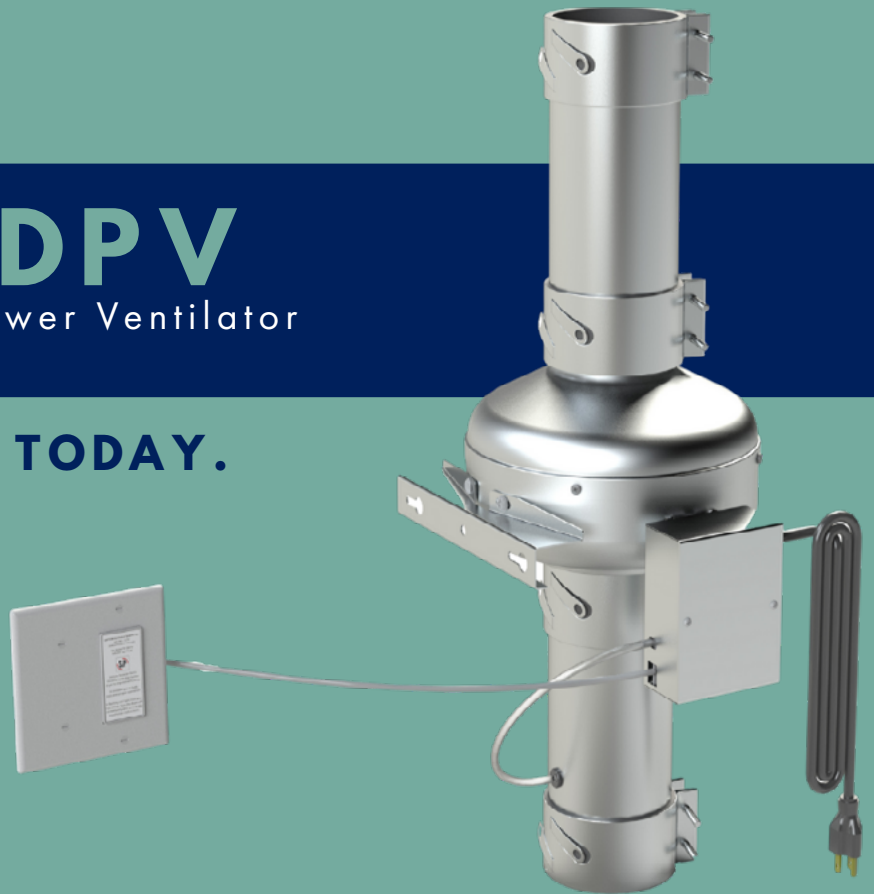

PV-DEDPV

Dryer Exhaust Duct Power Ventilator

PROTECT YOUR HOME TODAY.

As laundry rooms move to more centralized locations in the home, longer and more complicated dryer duct runs are needed. Long and complex duct runs create a rise in static pressure resulting in a build up of lint that can lead to a house fire.

Listed
Dryer Exhaust Duct
Power Ventilator
E38491

KEY FEATURES:

- cULus 705 safety listed Dryer Exhaust Duct Power Ventilator for use with Gas or Electric clothes dryers
- Complies with IRC and IMC codes
- Automatic operation with integral pressure sensor
- 6' power cord
- LED indicator light panel for operation status
- Quick connect duct clamps and duct sections for easy maintenance
- Backward inclined centrifugal impeller for high static pressure capability
- Extend dryer duct length up to 120 feet
- High temperature thermal fuse for safety
- Class F insulation
- IP44 Motor protection