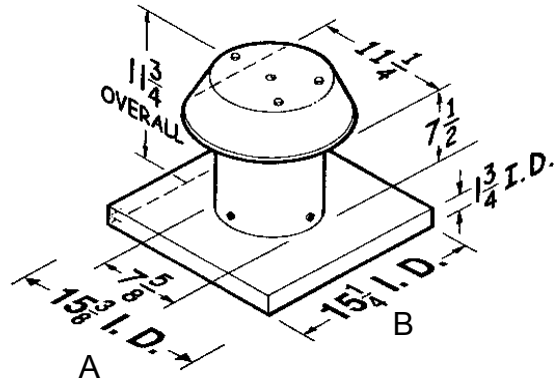

P: 866.733.0233
www.solerpalaucanada.com

CEILING AND IN-LINE VENTILATOR ACCESSORIES

ROOF CAPS FOR FF/FFC UNITS

Model 611

- For flat roof installation
- Aluminum - natural finish
- Built-in birdscreen
- For up to 8" round duct