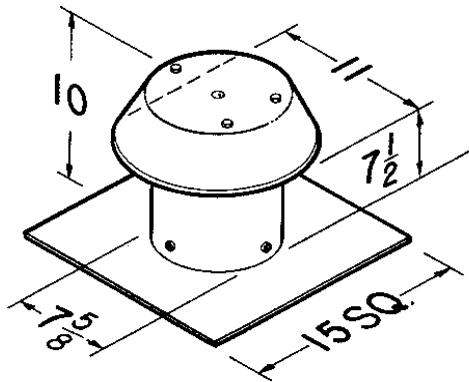

P: 866.733.0233
www.solerpalaucanada.com

CEILING AND IN-LINE VENTILATOR ACCESSORIES

ROOF CAPS FOR FF/FFC UNITS

Model 611

- For flat roof installation
- Aluminum - natural finish
- Built-in birdscreen
- For up to 8" round duct