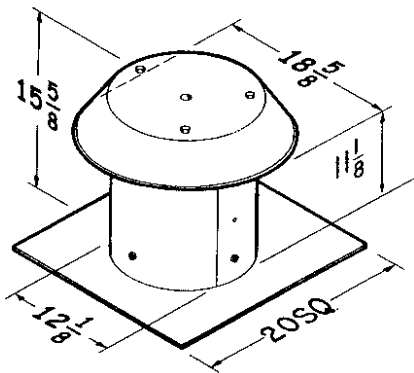

Model 612

- For flat roof installation
- Aluminum - natural finish
- Built-in birdscreen
- For up to 12" round duct