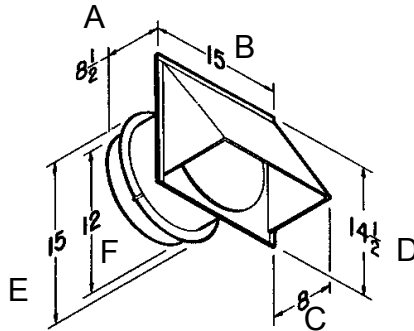

CEILING & INLINE VENTILATOR ACCESSORIES

P: 866.733.0233
www.solerpalaucanada.com

WALL CAPS FOR FF/FFC UNITS

- Model 441**
- Gravity dampers
 - Collar with birdscreen for attaching 10" round duct
 - Steel construction with aluminum louvers