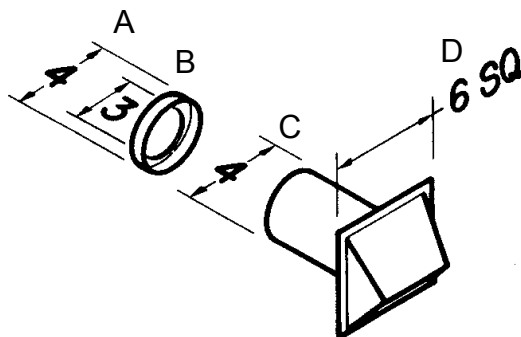

1. **Model 642**
2. Aluminum natural finish
   - Built-in backdraft damper
   - For 3" or 4" round duct (4" to 3" transition included)