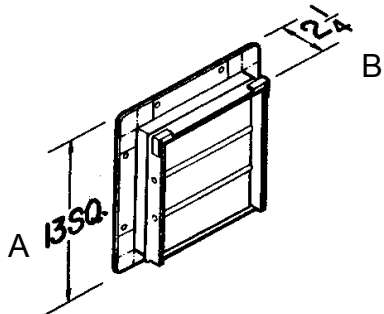

CEILING & INLINE VENTILATOR ACCESSORIES

P: 866.733.0233
www.solerpalaucanada.com

WALL CAPS FOR FF/FFC UNITS

- Model 441**
- Gravity dampers
 - Collar with birdscreen for attaching 10" round duct
 - Steel construction with aluminum louvers