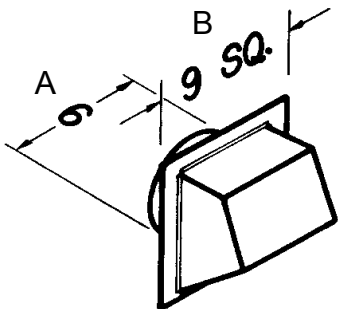

- Model 613**
- High Capacity
 - Built-in backdraft damper & birdscreen
 - Aluminum natural finish
 - For 12" round duct

- Model 641**
- Aluminum natural finish
 - Built-in backdraft damper & birdscreen
 - For 6" round duct