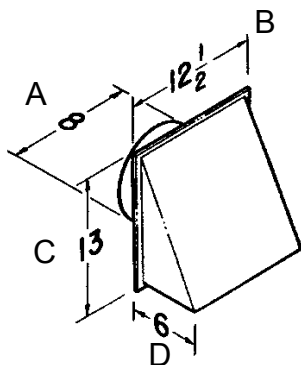

1. **Model 643**
2. Aluminum natural finish
   - Built-in backdraft damper
   - For 8" round duct

Project: _____	Submitted: _____
Customer: _____	Approved: _____
Location: _____