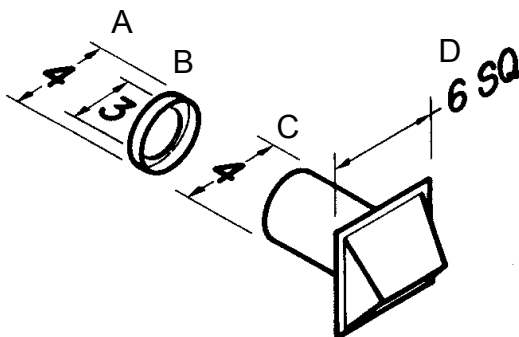

1. **Model 642**
2. Aluminum natural finish
   - Built-in backdraft damper
   - For 3" or 4" round duct (4" to 3" transition included)