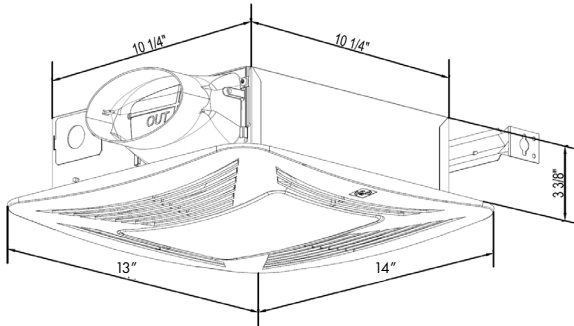

PCLPLEDK - Premium Choice LED Light Kit for PC Low Profile Fans

Dimensions (Inches)

Features:

- 11 watt LED light
- 2 watt LED night light setting
- LED light is 4100K/1100 lumens
- LED night light setting is 200 lumens
- Simple plug into receptacle in fan housing
- Non-Dimmable